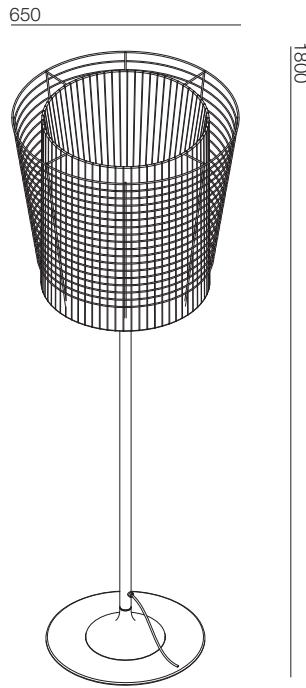

R-1101F

Ricotta Floor Lamp

RICOTTA FLOOR LAMP R-1101F
DESIGN: SIMONE LeAMON 2011 RAKUMBA DESIGN COLLABORATION
MATERIALS: POWDER COATED STEEL, ALUMINIUM, FABRIC
LAMP: 1 x E27 MAX 60W
SWITCHING: 0/100% INLINE DIMMER 220/240V
DIMENSIONS: Ø 650 X 1800H